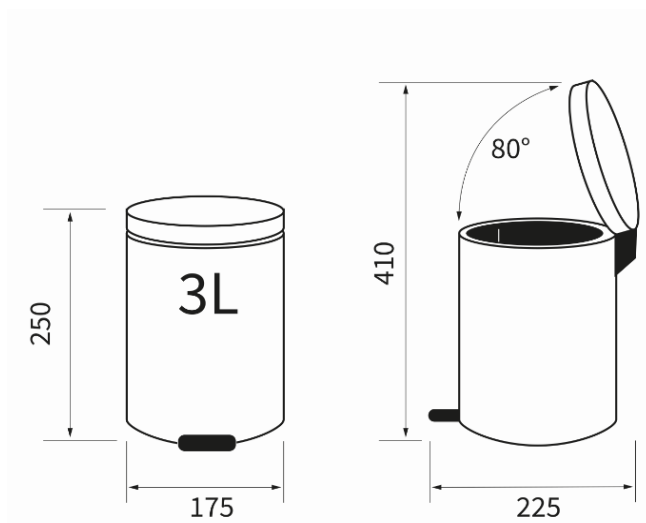

BATHROOM FASHION

362412410 Industrial pedal bin white

finish white
contents 3 ltr
material stainless steel

dimensions

width (mm)	270
height (mm)	252
Depth (mm)	185
weight (g)	825