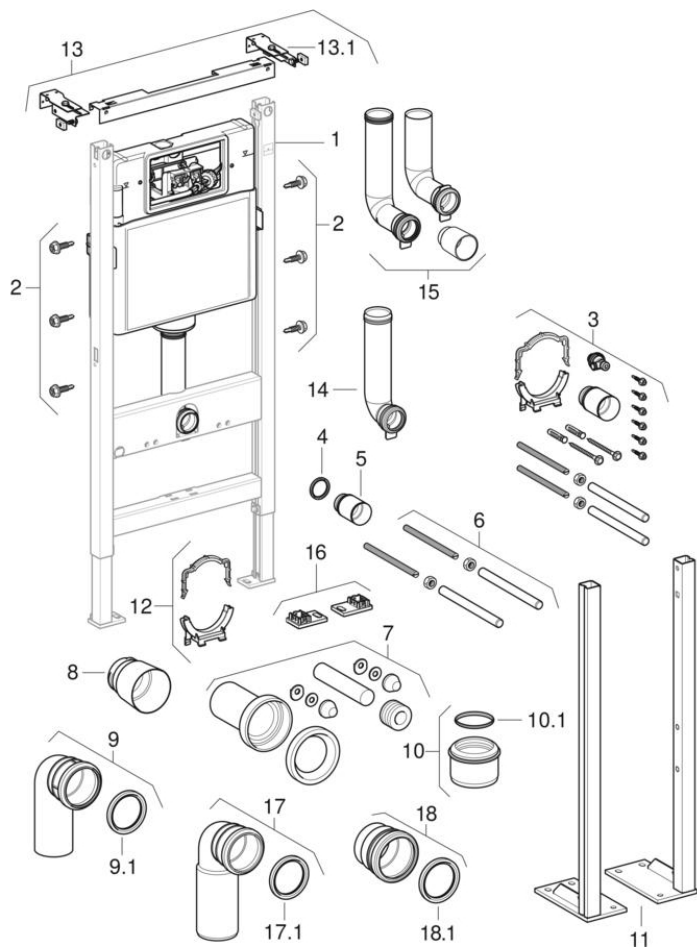

Geberit DuofixBasic elements for wall-hung WC, with Delta concealed cistern 12 cm (UP100)

2002 -

Type Delta 12 cm

Characteristics

Year of manufacture from

2002

Valid for articles

111.153.00.1	457.570.00.1	458.103.00.1	458.108.00.1
458.109.00.1	111.154.11.1	458.112.21.1	457.564.00.2
458.117.21.1	458.120.11.1	458.121.21.1	458.122.11.1
458.122.21.1	458.124.21.1	111.569.00.1	458.126.00.1
458.163.21.1	458.149.21.1	458.127.00.1	458.132.00.1

#	Art. no.	Description	Replacement for	Remarks
1	SPT_461060	Delta concealed cisterns 12 cm (UP100)		
2	111.892.00.1	Geberit Duofix hexagon head setscrew with crosshead, self-cutting		Multipack
3	242.272.00.1	Installation accessories for Geberit Duofix element for wall-hung WC, with Delta concealed cistern 12 cm		For an installation element with four holes for a pipe clamp (art. nos. 457.545.00.2, 457.564.00.2, 457.565.00.2, 457.570.00.1), order art. no. 241.869.00.1
4	362.771.00.1	Geberit lip seal for flush pipe: d=45mm		
5	362.796.92.1	Geberit protection plug: d=44.6mm		
6	240.189.00.1	Geberit set of threaded rods M12 (2 pc.): M=12mm		
7	152.426.46.1	Geberit connection set for wall-hung WC, length 18.5 cm: d=90mm, d1=45mm, matt chrome-plated		
7	SPT_461591	Connector sets for floor-standing WC and wall-hung WC		
8	366.820.92.1	Geberit protective cap: d=90mm, DN=90		
9	366.061.16.1	Geberit HDPE connection bend 90° for wall-hung WC: d=90mm, d1=90mm		